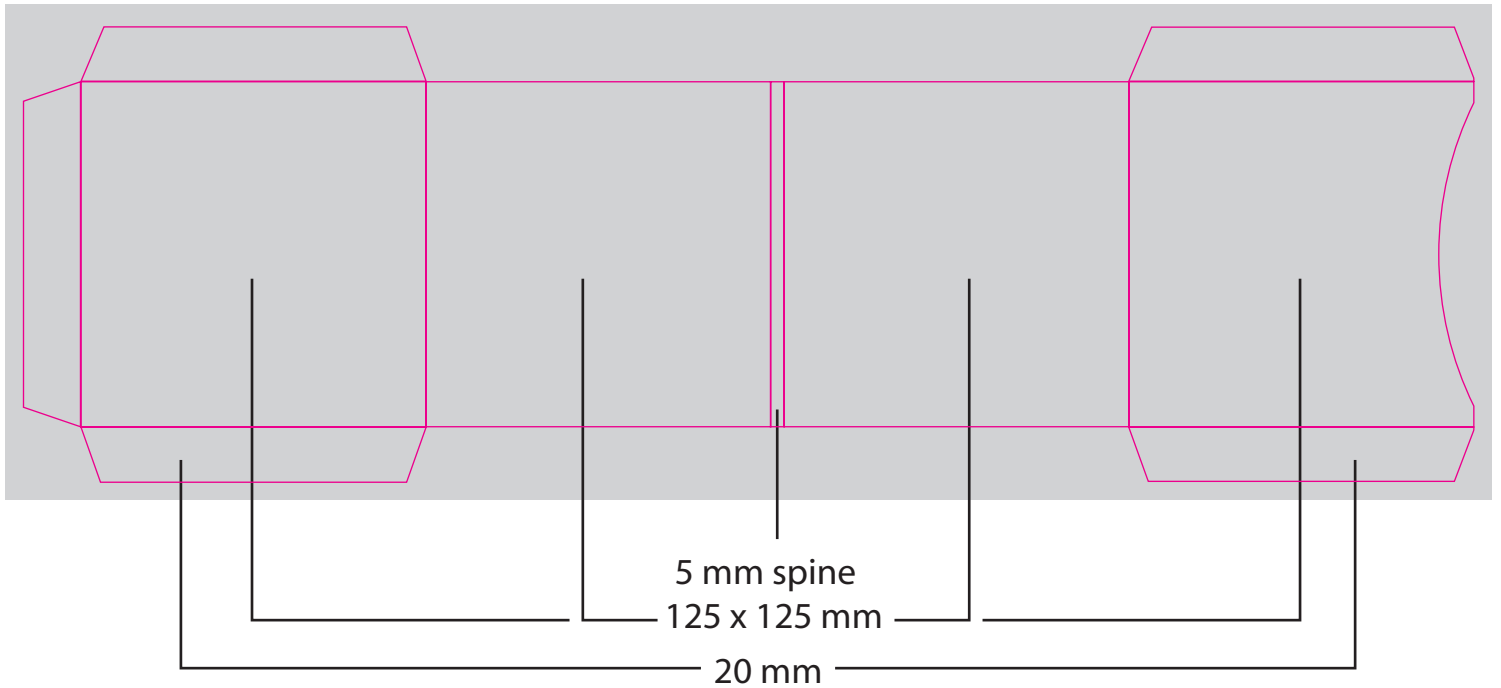

Paper Parts Specifications

4 Panel Wallet

Please supply finished CMYK artwork (for PC) at least 300 dpi as:
JPEG, TIFF, EPS, PDF, AI, PSD or INDD format on disc or email (only if < 3MB) to: art@acdpc.com.au

If supplying flattened artwork, please supply a high res version without keylines/masking along with a low resolution version with keylines/masking. Also indicate the colour process including (eg CMYK, PMS 485 & PMS 360, etc)