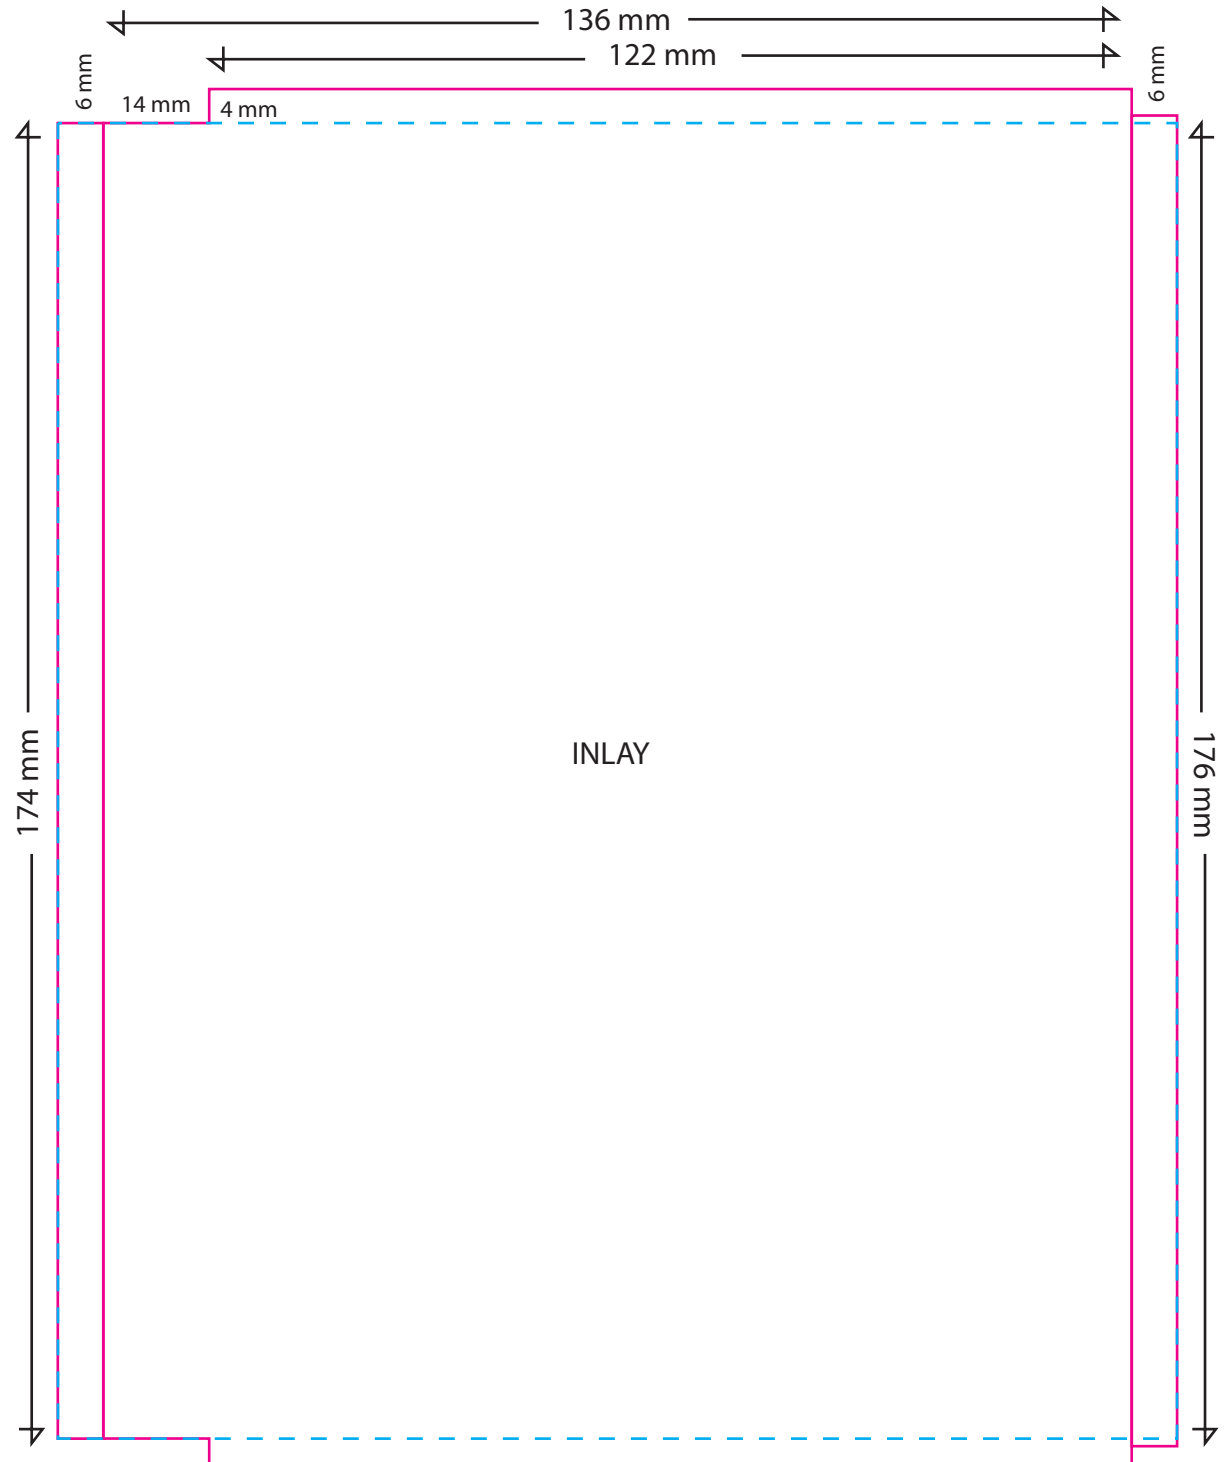

DVD JEWEL CASE INSERT/INLAY SPECS

INSERT

INLAY

— Ideal Knife Line - - - Square Cut Knife Line