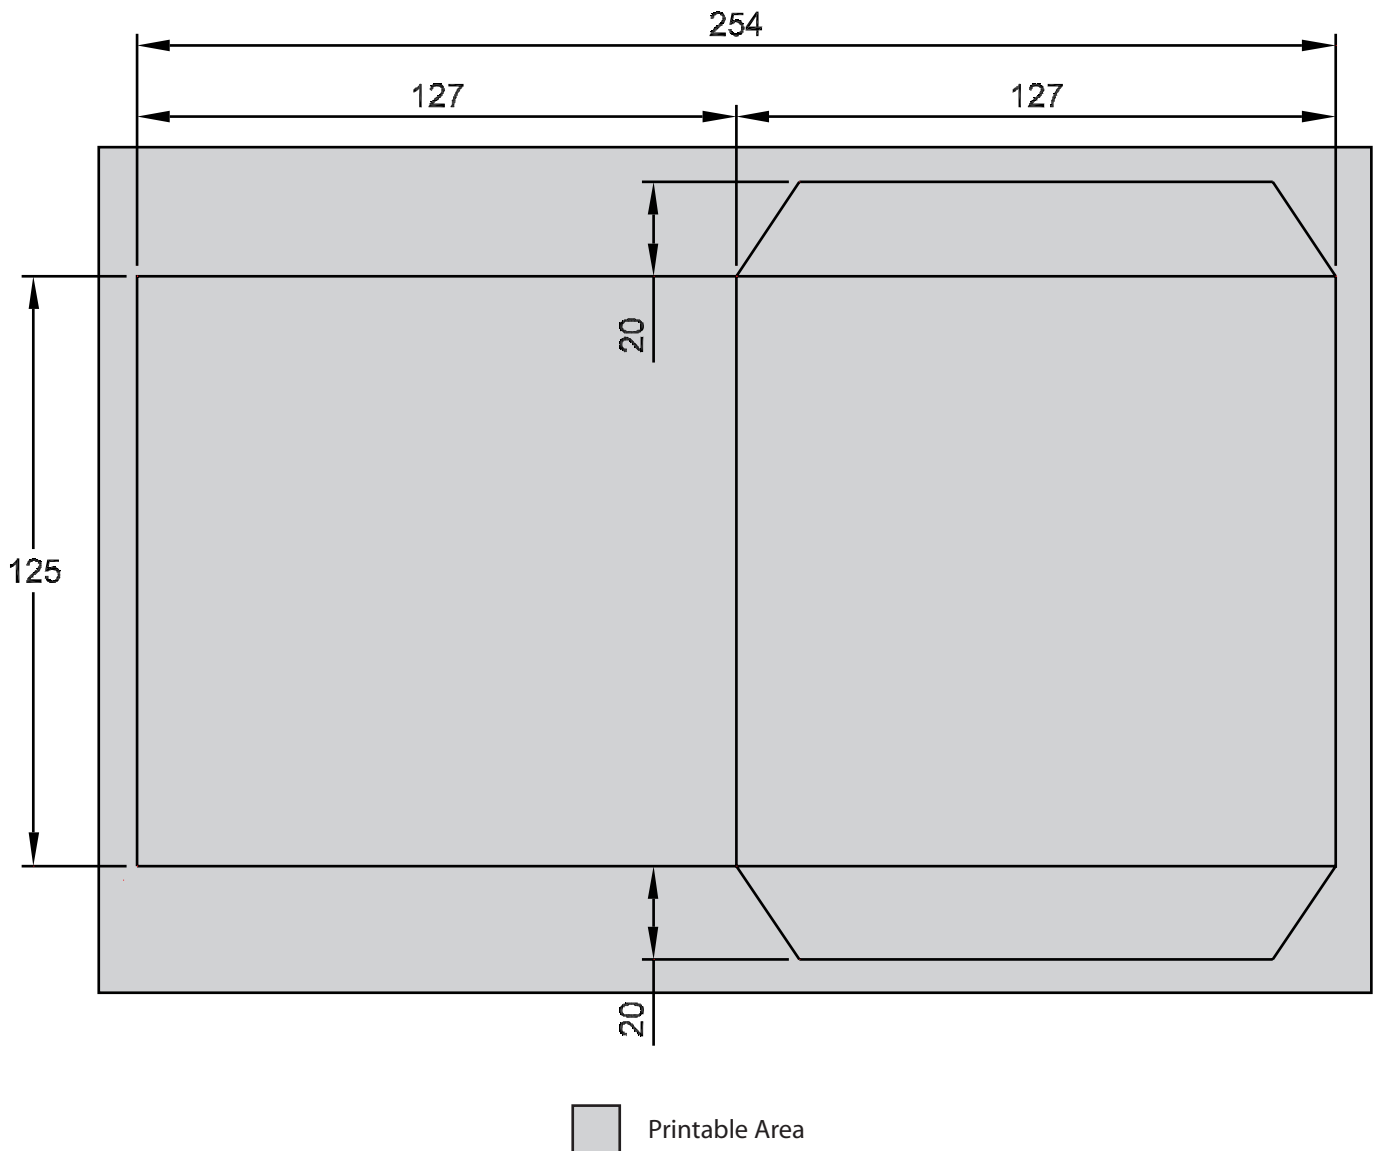

Cardboard Wallet Specifications

CD/DVD Printed Wallet Specs

Please supply finished CMYK artwork (for PC) at least 300 dpi as:
JPEG, TIFF, EPS, PDF, AI, PSD or INDD format on disc or email (only if < 3MB) to: art@advancedgroup.com.au

If supplying flattened artwork, please supply a high res version without keylines/masking along with a low resolution version with keylines/masking. Also indicate the colour process including whether or not it is to be printed with a standard white base (eg CMYK + Std whitebase, CMYK no whitebase, PMS 485 PMS 360 + Std Whitebase, PMS 285 + Custom Whitebase etc)