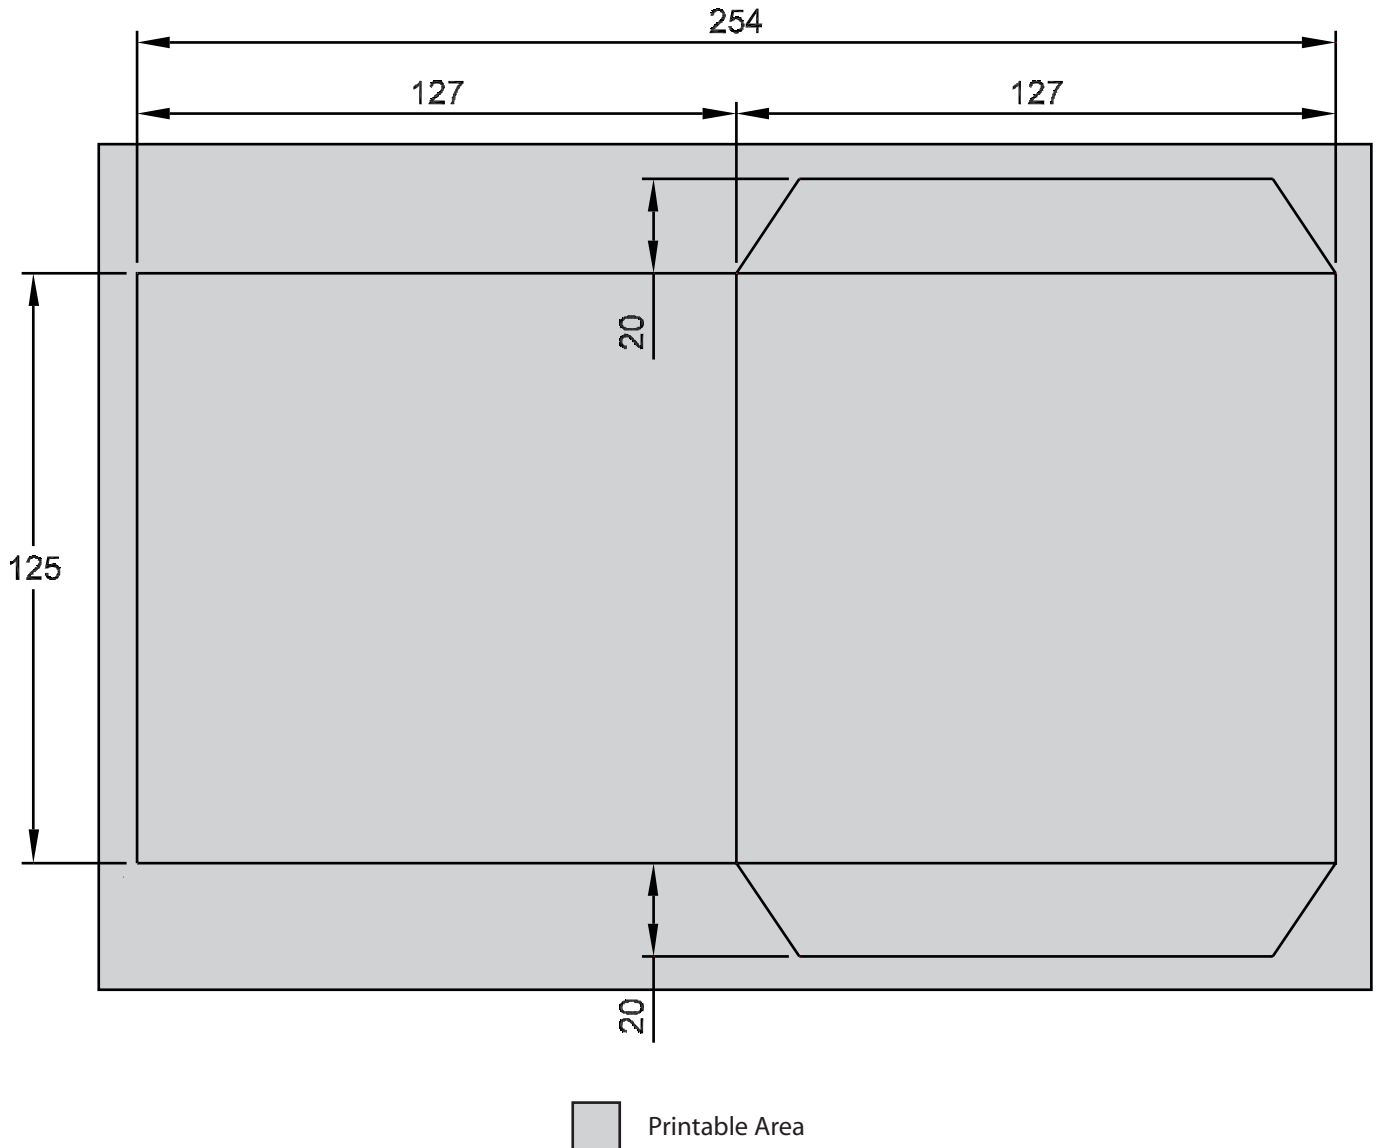

Cardboard Wallet Specifications

CD/DVD Printed Wallet Specs

Please supply finished CMYK artwork (for PC) at least 300 dpi as:
JPEG, TIFF, EPS, PDF, AI, PSD or INDD format on disc or email (only if < 3MB) to: art@acdp.com.au

If supplying flattened artwork, please supply a high res version without keylines/masking along with a low resolution version with keylines/masking. Also indicate the colour process including whether or not it is to be printed with a standard white base (eg CMYK + Std whitebase, CMYK no whitebase, PMS 485 PMS 360 + Std Whitebase, PMS 285 + Custom Whitebase etc)